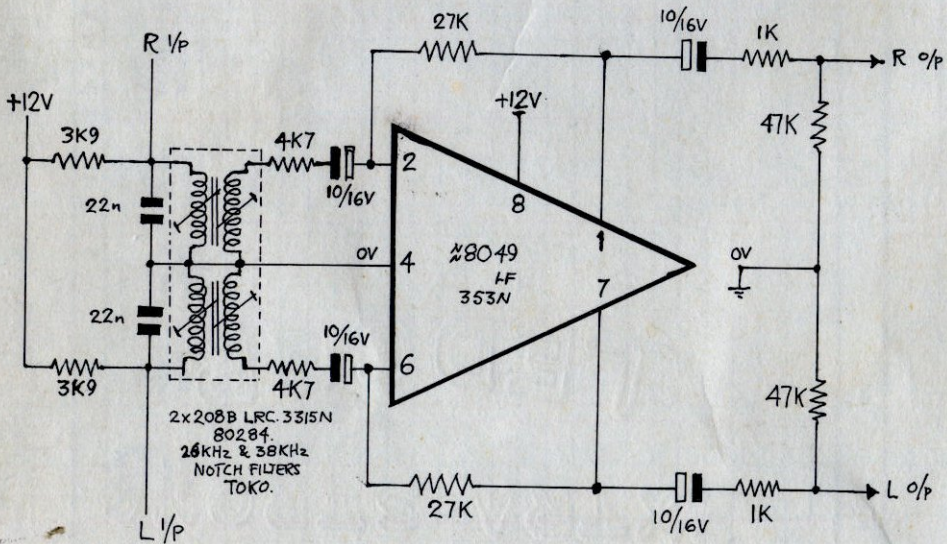

*Parallel 15K - 27K.
to meter to
centre @ 96MHz.*

7.08V ↔ 6.99V

**BOURNS. VR100K.
(METER ADJ.)**

TUNE
(UP - CHANNEL OR STN. IND.)
(DOWN - CENTRE TUNE.)

NOTE CENTRE TUNE @ 96MHz.

NOTE: INFORMATION FOR RF MODULE NOT AVAILABLE.

MERIDIAN 104 FM TUNER.

CA 3089E = HA 12411.

Short for testing Centre of Motor (96MHz.)

MERIDIAN 104 TUNER. 1F MODULE.

COMPOSITE SIGNAL

0V (5)

+12V (7)

4437
92.98K KR.
TOKO G.

OUTPUT.

STEREO PILOT LAMP.

MONO STEREO SWITCH

MERIDIAN 104.

(KR 4437 PILOT CANCEL STEREO DECODER IC.) FM STEREO DECODER.

MERIDIAN 104.
 MULTIPLEX FILTER & PRE-AMP.

MERIDIAN 104.
 POWER SUPPLY.