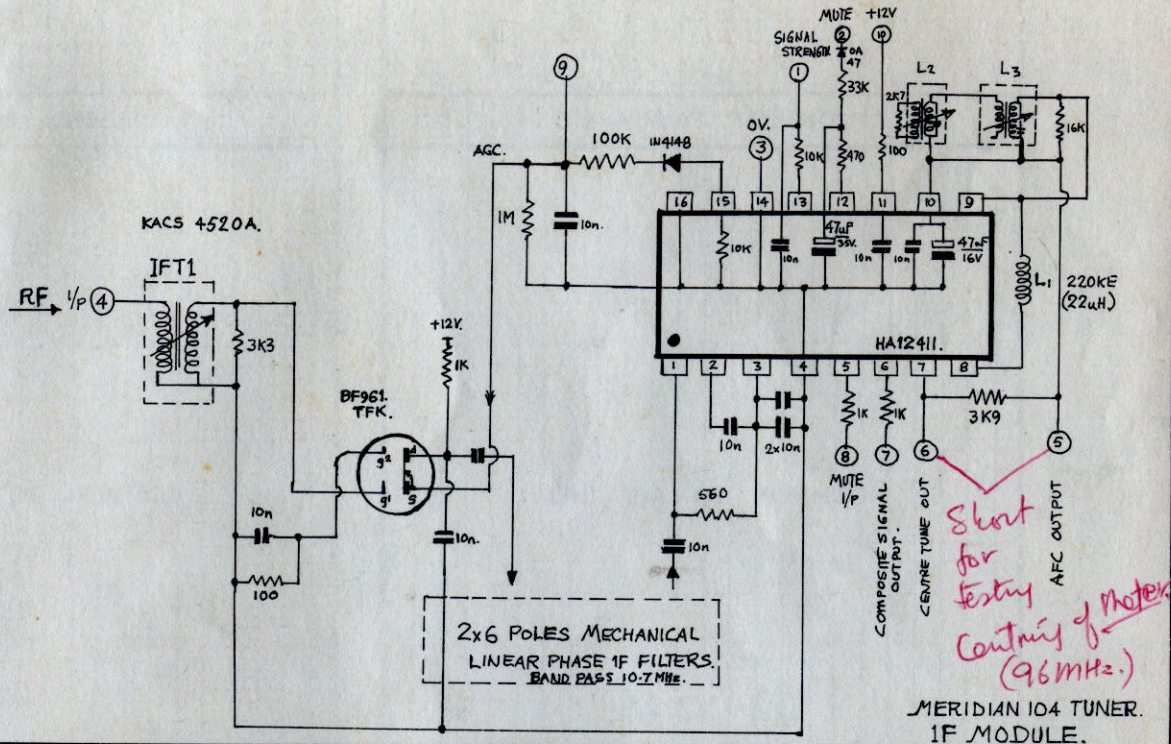

*Parallel 15K - 27K.
to meter to
centre @ 96MHz.*

7.08V ↔ 6.99V

**BOURNS. VR100K.
(METER ADJ.)**

TUNE
(UP - CHANNEL OR STN. IND.)
(DOWN - CENTRE TUNE.)

NOTE CENTRE TUNE @ 96MHz.

NOTE: INFORMATION FOR RF MODULE NOT AVAILABLE.

MERIDIAN 104 FM TUNER.

CA 3089E = HA 12411.

Short for testing Centre of Motor (96MHz.)

MERIDIAN 104 TUNER. 1F MODULE.

COMPOSITE SIGNAL

0V (5)

+12V (7)

4437
92.98K KR.
TOKO G.

OUTPUT.

STEREO PILOT LAMP.

MONO STEREO SWITCH

MERIDIAN 104.

(KR 4437 PILOT CANCEL STEREO DECODER IC.) FM STEREO DECODER.

MERIDIAN 104.
 MULTIPLEX FILTER & PRE-AMP.

MERIDIAN 104.
 POWER SUPPLY.