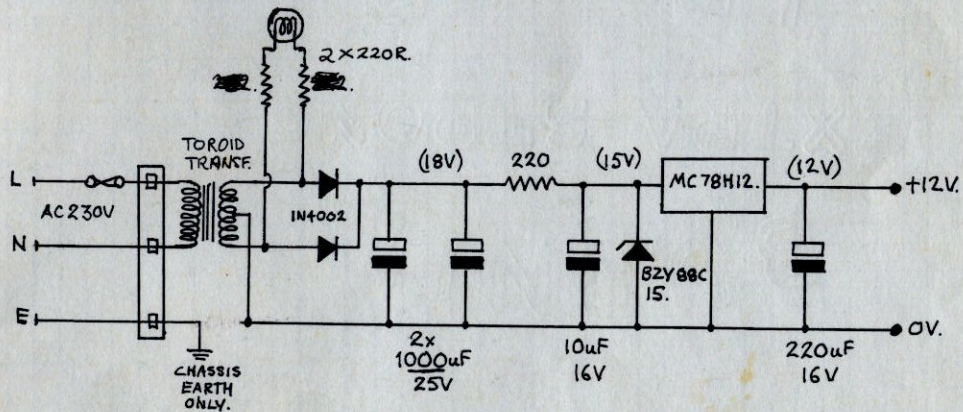

*Parallel 15K - 27K.
to meter to
centre @ 96MHz.*

7.08V ↔ 6.99V

**BOURNS. VR100K.
(METER ADJ.)**

TUNE
(UP - CHANNEL OR STN. IND.)
(DOWN - CENTRE TUNE.)

NOTE CENTRE TUNE @ 96MHz.

NOTE: INFORMATION FOR RF MODULE NOT AVAILABLE.

MERIDIAN 104 FM TUNER.

CA 3089E = HA 12411.

Short for testing Centre of Motor (96MHz.)

MERIDIAN 104 TUNER. 1F MODULE.

COMPOSITE SIGNAL

0V (5)

+12V (7)

4437
92.98K KR.
TOKO G.

OUTPUT.

STEREO PILOT LAMP.

MONO STEREO SWITCH

MERIDIAN 104.

(KR 4437 PILOT CANCEL STEREO DECODER IC.) FM STEREO DECODER.

MERIDIAN 104.
 MULTIPLEX FILTER & PRE-AMP.

MERIDIAN 104.
 POWER SUPPLY.