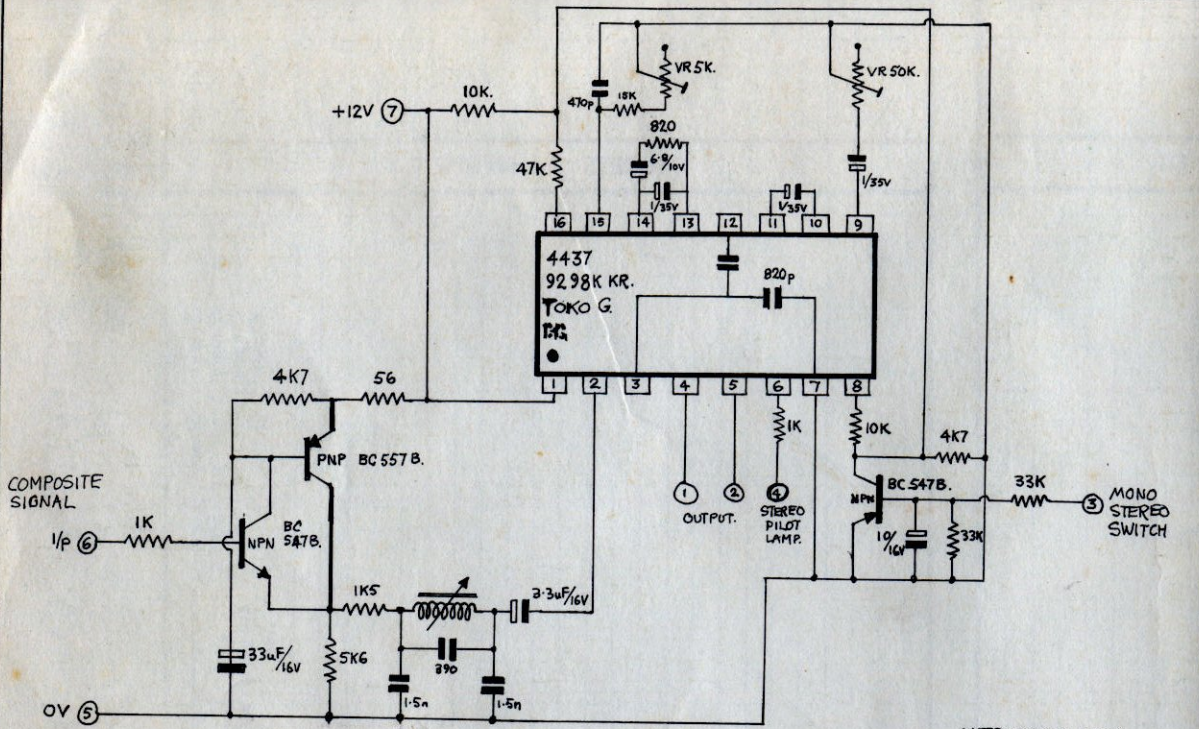

*Parallel 15K - 27K.
to meter to
centre @ 96MHz.*

7.08V ↔ 6.99V

**BOURNS. VR100K.
(METER ADJ.)**

TUNE
(UP - CHANNEL OR STN. IND.)
(DOWN - CENTRE TUNE.)

NOTE CENTRE TUNE @ 96MHz.

NOTE: INFORMATION FOR RF MODULE NOT AVAILABLE.

MERIDIAN 104 FM TUNER.

CA 3089E = HA 12411.

Short for testing Centre of Motor (96MHz.)

MERIDIAN 104 TUNER. 1F MODULE.

COMPOSITE SIGNAL

0V (5)

+12V (7)

4437
92.98K KR.
TOKO G.

OUTPUT.

STEREO PILOT LAMP.

MONO STEREO SWITCH

MERIDIAN 104.

(KR 4437 PILOT CANCEL STEREO DECODER IC.) FM STEREO DECODER.

MERIDIAN 104.
 MULTIPLEX FILTER & PRE-AMP.

MERIDIAN 104.
 POWER SUPPLY.