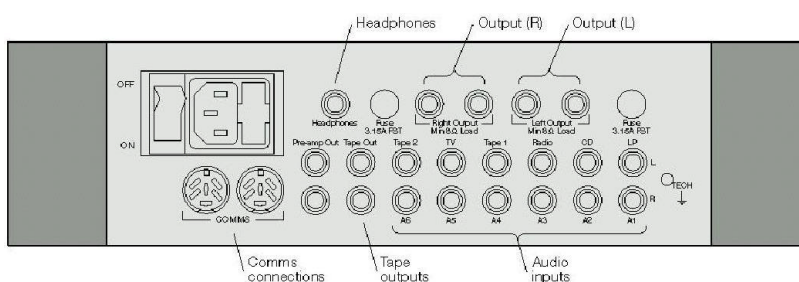

551

Integrated Amplifier

Sales information
12th February 2002

Meridian 551

The Meridian 551 Integrated Amplifier uses a dual-mono construction similar to the 556 and 557 Stereo Power Amplifiers but includes a high-quality preamplifier similar to the 501.

The preamplifier provides six audio inputs, each of which can be individually adjusted for sensitivity, and identified on the four-character alphanumeric display. A very high quality MC or MM phono stage is available as an option for the dedicated LP input.

The power amplifier uses a unique feedback topology and precision local error correction system. It is designed and constructed in dual mono format, including a massive twin wound toroidal transformer.

A separate headphone amplifier and a speaker on/off facility allow you to enjoy music without disturbing others.

Technical Specification

- Distortion:** Less than 0.05%
- Signal/Noise:** Less than -90dB for high-level analogue inputs. Less than -70dB for MM input. Less than -60dB for MC input.
- MM option:** Sensitivity adjustable 0.5 – 3mV for 5cm/s @ 1kHz. Overload point 47mV @ 1kHz. Cartridge load 47k Ohms 100pF.
- MC option:** Sensitivity adjustable 38 – 210µV for 5cm/s @ 1kHz. Cartridge load 220 Ohms 10nF.
- Inputs:** 5 phono inputs, sensitivity adjustable 27 – 150mV. Input impedance 20k.
- Outputs:** 2 outputs 55W per channel into 8 Ohms, 80W per channel into 4 ohms. Volume control 99 steps of 1dB
- Tape output:** 1.5V
- Headphone:** 2V maximum output.
- Comms:** Two 5-pin 240° DIN sockets, RS232 interface.
- Construction:** Black textured enamel and glass finish. Side heatsinks from black painted aluminium.
- Dimensions:** 88mm (3.46in) H, 321mm (12.64) W, 332mm (13.07) D. Weight 10kg (20lbs)
- Controls:** Front-panel controls for Source, Copy, Spkrs, Mute, Display, Volume up/down, Off.
- Front Display:** 4-character dot matrix LED display.