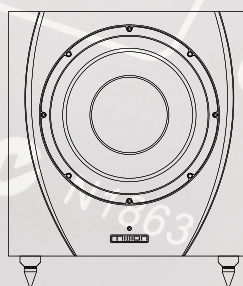

Each model in the Mission MS Sub range incorporates a developed long-throw bass driver and an ultra fast balance-drive Class D power amplifier engineered to create a powerful response. Meanwhile a variable crossover frequency control provides seamless integration with other speakers in the system to produce extended subsonic with total precision and clarity.

The Mission MS Sub comes in three size options, MS 300, MS 400, and MS 800 and pairs seamlessly with the new Mission loudspeaker ranges.

Model Name	MS-300	MS-400	MS-800
Description/Format	Active Dynamic-Drive IB subwoofer system	Active Dynamic-Drive IB subwoofer system	Active Dynamic-Drive IB subwoofer system
Drive Units	1 x (8")200mm cone long-throw	1 x (10")250mm cone long-throw	1 x (12")300mm cone long-throw
Frequency Response	40 - 120Hz ±3dB	35 - 120Hz ±3dB	30 - 120Hz ±3dB
Amplifier Power Output	150W	215W	400W
Peak Power Output	330W	450W	850W
Line Input Sensitivity	200mv	200mv	200mv
Crossover Range	30 - 120Hz	30 - 120Hz	30 - 120Hz
Inputs	Stereo Line In (2 x RCA Phono) Mono (LFE) Line In (RCA Phono)	Stereo Line In (2 x RCA Phono) Mono (LFE) Line In (RCAPhono)	Stereo Line In (2 x RCA Phono) Mono (LFE) Line In (RCA Phono)
Input Impedance	Line In 10kΩ LFE 5kΩ	Line In 10kΩ LFE 5kΩ	Line In 10kΩ LFE 5kΩ
Signal-to-noise ratio (S/N)	≥85dB	≥85dB	≥85dB
Avg. Max Output @1m	110dB	115dB	117dB
Features	Phase inversion, Auto on-off, High pass line level output.	Phase inversion, Auto on-off, High pass line level output.	Phase inversion, Auto on-off, High pass line level output.
Dimensions (H x W x D)	341 x 296 x 325mm	402 x 352 x 375mm	447 x 400 x 425mm
Net Weight	9.4kg	14.6kg	17.2kg
Gross Weight	11.5kg	17kg	20.3kg
Finishes	Black Sandex Vinyl	Black Sandex Vinyl	black sandex vinyl
Accessories	IEC power cord, Spikes as standard	IEC power cord, Spikes as standard	IEC power cord, Spikes as standard