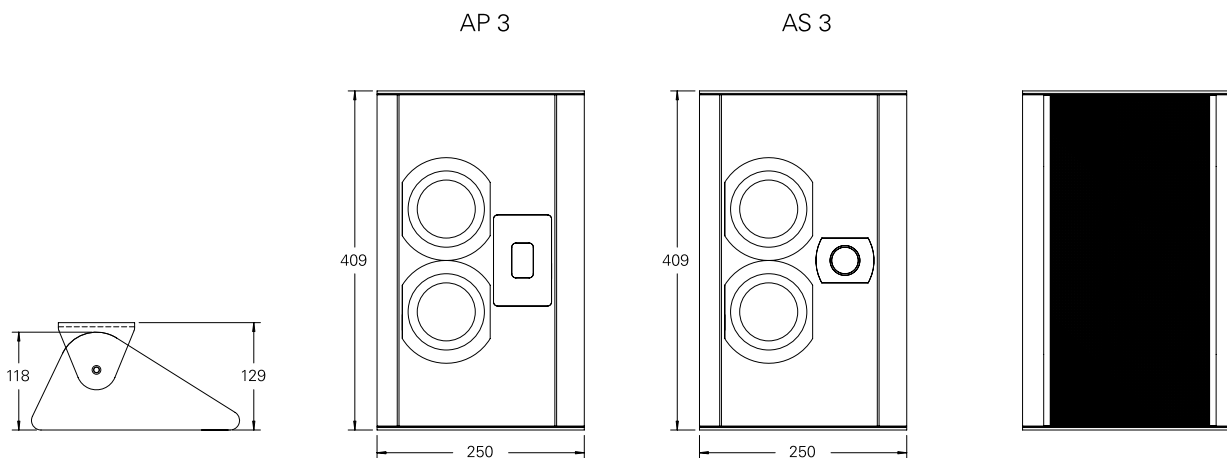

Technical Data

Model	AP 3	AS 3
Design principle	Two-way system	Two-way system
Recommended amplifier output	20 – 150 Watt	20 – 150 Watt
Sensitivity	90 db/W/m	89 db/W/m
Impedance	4 Ohm	4 Ohm
Frequency range	45 Hz – 50 kHz	45 Hz – 22 kHz
Equipment	2 10 cm MDS® bass 1 LDR tweeter system	2 10 cm MDS® bass 1 26 mm LDS dome
Dimensions (HxWxD)	41 x 25 x 12 cm	41 x 25 x 12 cm
Weight	6 kg	6 kg
Finish	Polished metal cabinet, varnish in white or anthracite	Polished metal cabinet, varnish in white or anthracite

The loudspeakers of the AP / AS Series are available in a range of different finishes and with different loudspeaker coverings.