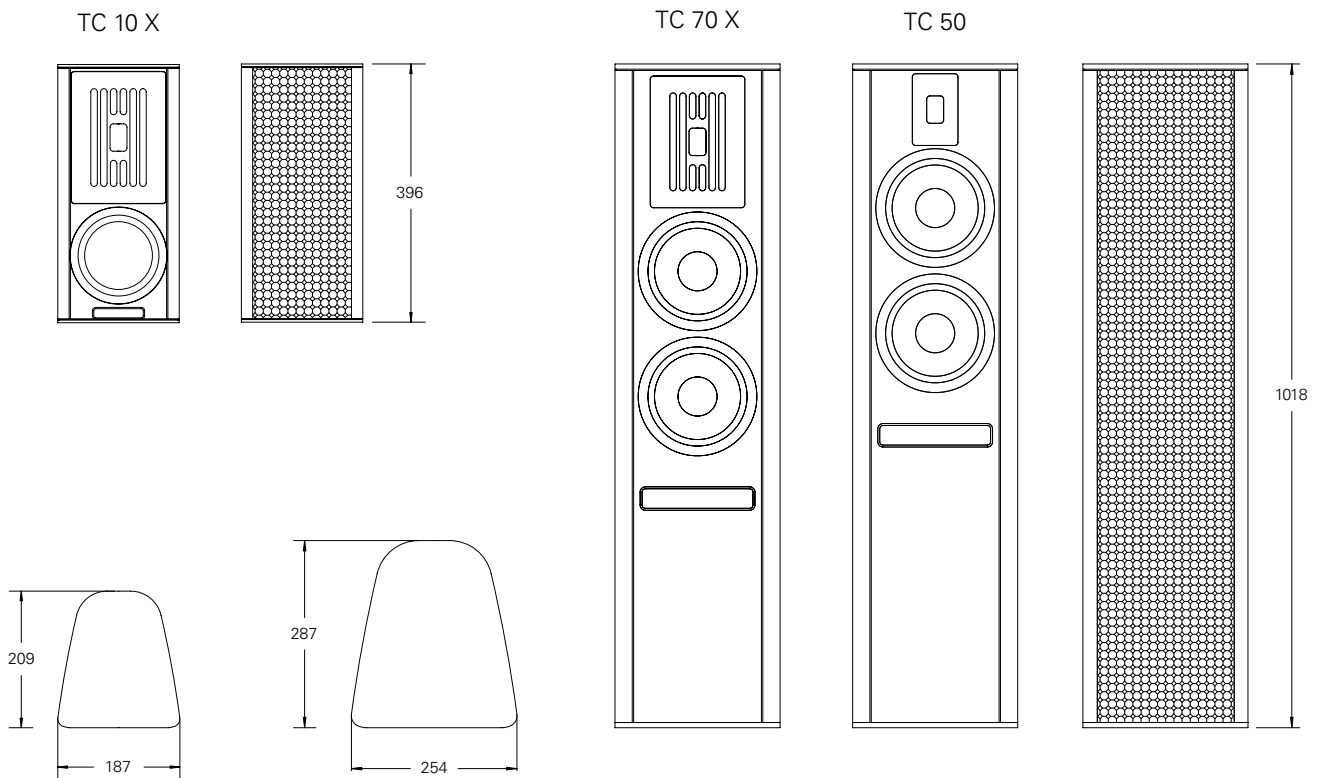

TC 70 X

TC 50

TC 10 X

Technical Data

| Model | TC 70 X | TC 50 | TC 10 X |
|------------------------------|---|---|---|
| Design principle | 3-way floor-standing loudspeaker | 2 1/2-way floor-standing loudspeaker | 3-way compact loudspeaker |
| Recommended amplifier output | 20 – 250 Watt | 20 – 250 Watt | 20 – 200 Watt |
| Sensitivity | 92 db/W/m | 92 db/W/m | 90 db/W/m |
| Impedance | 4 Ohm | 4 Ohm | 4 Ohm |
| Frequency range | 26 Hz – 50 kHz | 26 Hz – 50 kHz | 38 Hz – 50 kHz |
| Equipment | 2 18 cm MOM® bass 1 C2 coaxial ribbon | 2 18 cm MOM® bass 1 LDR ribbon | 1 15 cm MOM® bass 1 C2 coaxial ribbon |
| Connection | Bi-Wiring / WBT | Bi-Wiring / WBT | Bi-Wiring / WBT |
| Dimensions (HxWxD) | 102 x 26 x 29 cm | 102 x 26 x 29 cm | 40 x 19 x 21 cm |
| Weight | 35 kg | 31 kg | 11 kg |
| Finish | Aluminium cabinet, Grill metal black, Grill silver optional | Aluminium cabinet, Grill metal black, Grill silver optional | Aluminium cabinet, Grill metal black, Grill silver optional |