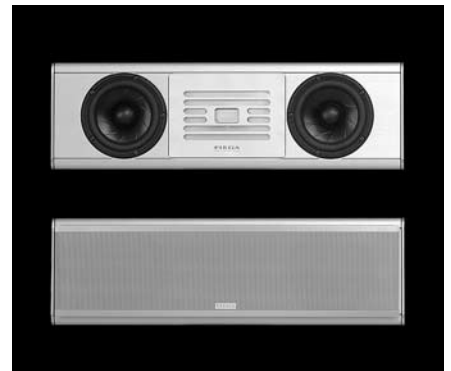

PIEGA T-Center Speaker

PIEGA
SWITZERLAND

Impulse

PIEGA T-Center Speaker

The center loudspeaker with coaxial ribbon system

TC 40 CX

A large number of tests in international hi-fi magazines emphasize the quality and the significance of the world's only PIEGA coaxial ribbon system, describing it as a masterpiece and milestone in loudspeaker development. Designed to meet the most exacting requirements, the PIEGA TC 40 CX center loudspeaker offers a virtually perfect impulse response thanks to the excellent combination of the unique PIEGA coaxial ribbon system and two singular 15 cm bass chassis with MOM®-Technology (Magnetic Optimized Motor). In other words, an as yet unknown level of sound perfection.

The center loudspeaker for TP and TC Series

TC 40 C

The PIEGA TC 40 C model stands out with its sound quality and optimum spatial imaging. Featuring the unique PIEGA LDR Ribbon tweeter, this 2 1/2-way center loudspeaker offers scintillating sound reproduction with an unembellished directness and clarity only possible with the unique ribbon technology. Thanks to its exemplary sound transmission, the PIEGA TC 40 C center loudspeaker offers outstanding musical enjoyment from any location in the listening environment. Home cinema lovers will be delighted.

The compact center loudspeaker with LDR ribbon tweeter

TP 4 C

The PIEGA TP 4 C was designed for demanding requirements and combines outstanding home cinema quality with modest dimensions. It comes with all the technical benefits of the TP Series for the creation of systems with an awe-inspiring performance even when space is at a premium.

The center loudspeaker for TS Series

TS 4 C

When used in combination with the TS 5 and TS 3, the TS 4 C center loudspeaker enables you to create a home cinema system with a really live character. This loudspeaker also boasts the impressive design features of the new TS Series. Due to its symmetrical radiation properties, the TS 4 C offers excellent use as a rear loudspeaker.