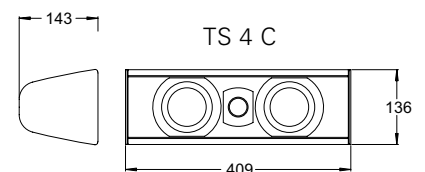

TC 40 CX

TC 40 C

TP 4 C

TS 4 C

Technical Data

Model	TC 40 CX	TC 40 C	TP 4 C
Design principle	3-way center loudspeaker	2 1/2-way center loudspeaker	2-way center loudspeaker
Recommended amplifier output	20 – 250 Watt	20 – 200 Watt	20 – 150 Watt
Sensitivity	91 db/W/m	91 db/W/m	90 db/W/m
Impedance	4 Ohm	4 Ohm	4 Ohm
Frequency range	35 Hz – 50 kHz +/- 2 dB	40 Hz – 50 kHz +/- 2 dB	50 Hz – 50 kHz +/- 2 dB
Equipment	2 15 cm MOM® bass woofers 1 C2 Coaxial Ribbon system	2 13cm MDS® bass woofers 1 LDR Ribbon tweeter	2 10 cm MDS® bass woofers 1 LDR Ribbon tweeter
Connection	WBT	WBT	Multi-Connectors
Dimensions (HxWxD)	19 x 61 x 22 cm	19 x 61 x 22 cm	14 x 51 x 16 cm
Weight	16 kg	12 kg	6.5 kg
Finish	Aluminium cabinet, Grill metal black, Grill silver optional	Aluminium cabinet, Grill metal black, Grill silver optional	Aluminium cabinet, Grill metal black, Grill silver optional

Model	TS 4 C
Design principle	2-way center loudspeaker
Recommended amplifier output	20 – 150 Watt
Sensitivity	90 db/W/m
Impedance	4 Ohm
Frequency range	50 Hz – 22 kHz +/- 2 dB
Equipment	2 10 cm MDS® bass woofers 1 26 mm LDS dome
Connection	Multi-Connectors
Dimensions (HxWxD)	14 x 41 x 16 cm
Weight	6 kg
Finish	Aluminium cabinet, Grill metal black, Grill silver optional