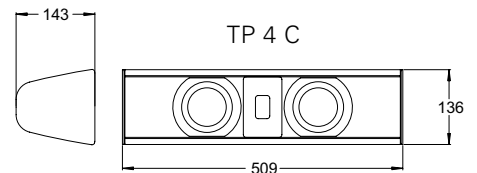

TC 40 CX

TC 40 C

TP 4 C

TS 4 C

Technical Data

Model	TC 40 CX	TC 40 C	TP 4 C
Design principle	3-way center loudspeaker	2 1/2-way center loudspeaker	2-way center loudspeaker
Recommended amplifier output	20 – 250 Watt	20 – 200 Watt	20 – 150 Watt
Sensitivity	91 db/W/m	91 db/W/m	90 db/W/m
Impedance	4 Ohm	4 Ohm	4 Ohm
Frequency range	35 Hz – 50 kHz +/- 2 dB	40 Hz – 50 kHz +/- 2 dB	50 Hz – 50 kHz +/- 2 dB
Equipment	2 15 cm MOM® bass woofers 1 C2 Coaxial Ribbon system	2 13cm MDS® bass woofers 1 LDR Ribbon tweeter	2 10 cm MDS® bass woofers 1 LDR Ribbon tweeter
Connection	WBT	WBT	Multi-Connectors
Dimensions (HxWxD)	19 x 61 x 22 cm	19 x 61 x 22 cm	14 x 51 x 16 cm
Weight	16 kg	12 kg	6.5 kg
Finish	Aluminium cabinet, Grill metal black, Grill silver optional	Aluminium cabinet, Grill metal black, Grill silver optional	Aluminium cabinet, Grill metal black, Grill silver optional

Model	TS 4 C
Design principle	2-way center loudspeaker
Recommended amplifier output	20 – 150 Watt
Sensitivity	90 db/W/m
Impedance	4 Ohm
Frequency range	50 Hz – 22 kHz +/- 2 dB
Equipment	2 10 cm MDS® bass woofers 1 26 mm LDS dome
Connection	Multi-Connectors
Dimensions (HxWxD)	14 x 41 x 16 cm
Weight	6 kg
Finish	Aluminium cabinet, Grill metal black, Grill silver optional