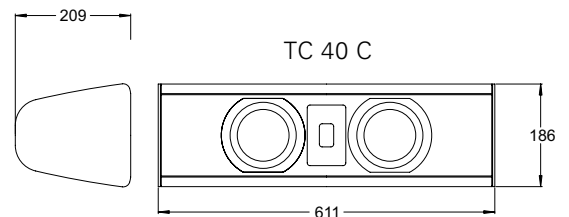

TC 40 CX

TC 40 C

TP 4 C

TS 4 C

Technical Data

Model	TC 40 CX	TC 40 C	TP 4 C
Design principle	3-way center loudspeaker	2 1/2-way center loudspeaker	2-way center loudspeaker
Recommended amplifier output	20 – 250 Watt	20 – 200 Watt	20 – 150 Watt
Sensitivity	91 db/W/m	91 db/W/m	90 db/W/m
Impedance	4 Ohm	4 Ohm	4 Ohm
Frequency range	35 Hz – 50 kHz +/- 2 dB	40 Hz – 50 kHz +/- 2 dB	50 Hz – 50 kHz +/- 2 dB
Equipment	2 15 cm MOM® bass woofers 1 C2 Coaxial Ribbon system	2 13cm MDS® bass woofers 1 LDR Ribbon tweeter	2 10 cm MDS® bass woofers 1 LDR Ribbon tweeter
Connection	WBT	WBT	Multi-Connectors
Dimensions (HxWxD)	19 x 61 x 22 cm	19 x 61 x 22 cm	14 x 51 x 16 cm
Weight	16 kg	12 kg	6.5 kg
Finish	Aluminium cabinet, Grill metal black, Grill silver optional	Aluminium cabinet, Grill metal black, Grill silver optional	Aluminium cabinet, Grill metal black, Grill silver optional

Model	TS 4 C
Design principle	2-way center loudspeaker
Recommended amplifier output	20 – 150 Watt
Sensitivity	90 db/W/m
Impedance	4 Ohm
Frequency range	50 Hz – 22 kHz +/- 2 dB
Equipment	2 10 cm MDS® bass woofers 1 26 mm LDS dome
Connection	Multi-Connectors
Dimensions (HxWxD)	14 x 41 x 16 cm
Weight	6 kg
Finish	Aluminium cabinet, Grill metal black, Grill silver optional