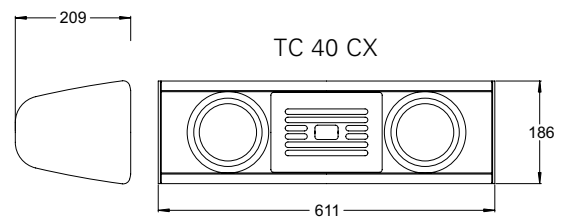

TC 40 CX

TC 40 C

TP 4 C

TS 4 C

Technical Data

Model	TC 40 CX	TC 40 C	TP 4 C
Design principle	3-way center loudspeaker	2 1/2-way center loudspeaker	2-way center loudspeaker
Recommended amplifier output	20 – 250 Watt	20 – 200 Watt	20 – 150 Watt
Sensitivity	91 db/W/m	91 db/W/m	90 db/W/m
Impedance	4 Ohm	4 Ohm	4 Ohm
Frequency range	35 Hz – 50 kHz +/- 2 dB	40 Hz – 50 kHz +/- 2 dB	50 Hz – 50 kHz +/- 2 dB
Equipment	2 15 cm MOM® bass woofers 1 C2 Coaxial Ribbon system	2 13cm MDS® bass woofers 1 LDR Ribbon tweeter	2 10 cm MDS® bass woofers 1 LDR Ribbon tweeter
Connection	WBT	WBT	Multi-Connectors
Dimensions (HxWxD)	19 x 61 x 22 cm	19 x 61 x 22 cm	14 x 51 x 16 cm
Weight	16 kg	12 kg	6.5 kg
Finish	Aluminium cabinet, Grill metal black, Grill silver optional	Aluminium cabinet, Grill metal black, Grill silver optional	Aluminium cabinet, Grill metal black, Grill silver optional

Model	TS 4 C
Design principle	2-way center loudspeaker
Recommended amplifier output	20 – 150 Watt
Sensitivity	90 db/W/m
Impedance	4 Ohm
Frequency range	50 Hz – 22 kHz +/- 2 dB
Equipment	2 10 cm MDS® bass woofers 1 26 mm LDS dome
Connection	Multi-Connectors
Dimensions (HxWxD)	14 x 41 x 16 cm
Weight	6 kg
Finish	Aluminium cabinet, Grill metal black, Grill silver optional